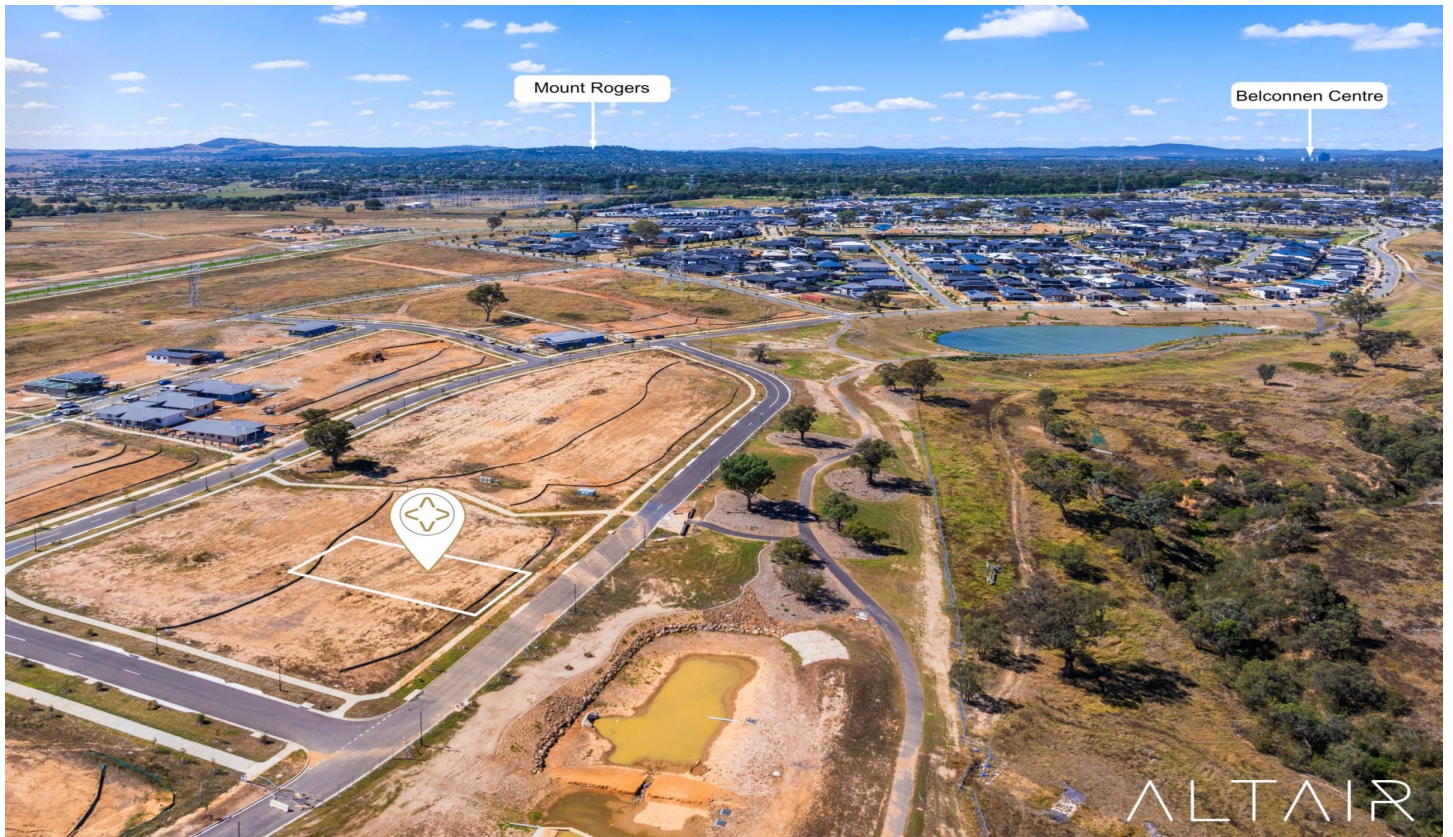

## 20 Ilma Stone Way Macnamara ACT

Generous 825m<sup>2</sup> block of land with an impressive 20m wide frontage. Nestled opposite reserve with serene views, this pristine parcel of land offers a perfect canvas to build your dream home.

This suburb is nestled in a valley surrounded by natural landscape where you can create a home that's perfect for you. Offering breathtaking views, with walking trails weaving through the valley. Enjoy the peace of country living with the convenience of a city lifestyle.

The central location is a major advantage. It's just a short 15-minute drive to Belconnen Town Centre, and 20 minutes to the City Centre.

Don't let this exceptional opportunity pass you by, contact the agent for viewings & more information.