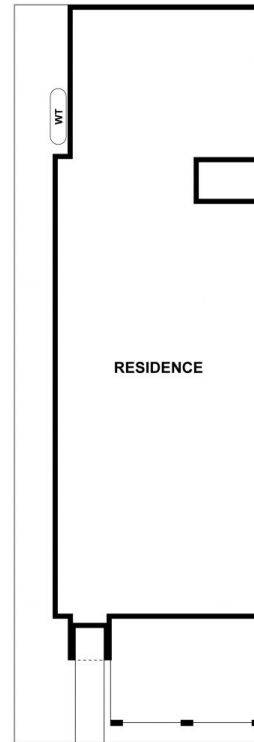

Type : House
Building Size : 256 sqm
Land Size : 300 sqm
View : <https://www.altairproperty.com.au/sale/act/molonglo-valleyweston-district/whitlam/residential/house/8165874>

Discover the ultimate family living experience with this exceptional 5-bedroom home, complete with a self-contained 1-bedroom apartment, in the highly sought-after suburb of Whitlam. This residence offers 256m2 of spacious luxury, designed to cater to modern family needs with multiple living areas and premium finishes throughout. Located in a quiet street, the home enjoys a north-facing aspect and is surrounded by nature,

[For full version visit the website](https://www.altairproperty.com.au)

Rahul Mehta
0404 895 162

Arjun Choudhary
0404 895 162

ALTAIR

FIRST FLOOR

GROUND FLOOR

RESIDENCE

PLAN SHOWN ARE FOR MARKETING PURPOSES ONLY. ALL DIMENSIONS ARE APPROXIMATE AND NOT TO SCALE. THEY ARE SUBJECT TO ERRORS AND INACCURACIES AND NO LIABILITY WILL BE ACCEPTED. INTERESTED PARTIES SHOULD MAKE THEIR OWN ENQUIRIES.