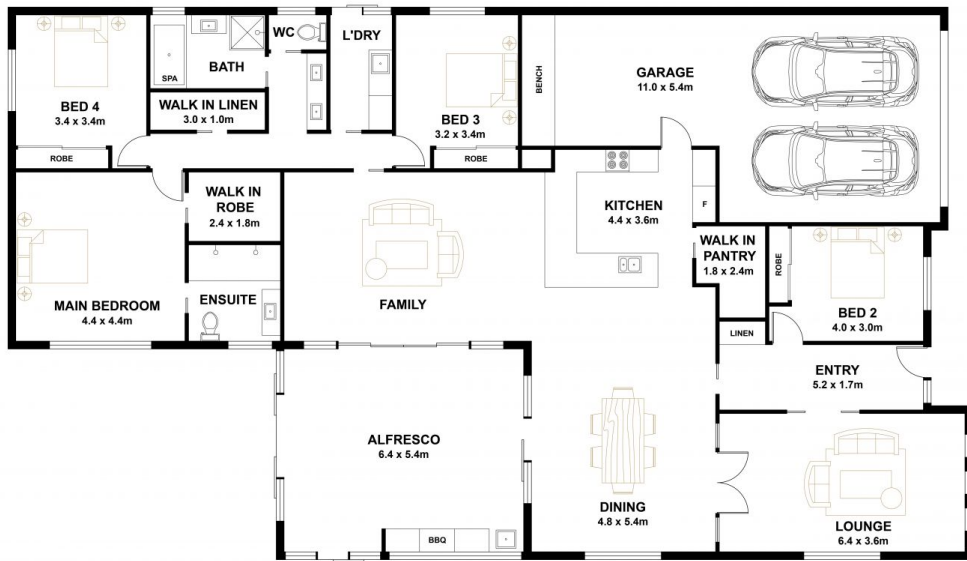

## 24 Kitty Mcewan Circuit McKellar ACT

4 2 3

An extravagant single-level residence, perfectly positioned on a generous 693m<sup>2</sup> block, 24 Kitty McEwan Circuit delivers an exceptional balance of space, comfort, and refined living in one of Belconnen's most tightly held suburbs.

Designed with both families and entertainers in mind, the home offers an impressive 234m<sup>2</sup> of internal living, complemented by a rare triple-car garage and a thoughtfully crafted layout that maximizes natural light and year-round comfort.

<https://www.altairproperty.com.au>

**FLOOR PLAN**

PLANS SHOWN ARE FOR MARKETING PURPOSES ONLY, ALL DIMENSIONS ARE APPROXIMATE AND NOT TO SCALE. THEY ARE SUBJECT TO ERRORS AND INACCURACIES AND NO LIABILITY WILL BE ACCEPTED. INTERESTED PARTIES SHOULD MAKE THEIR OWN ENQUIRIES.